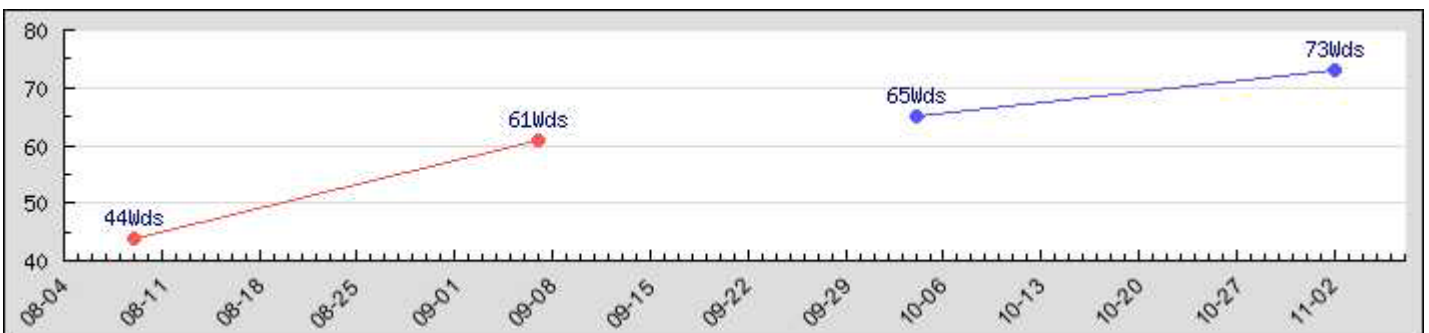

	10-04-09	10-11-09							
#1	Yes	Yes							

Motor Coordination (OT)

Improve Ocular Motor Skills

- copy 10 words from board to own paper with 100% accuracy on 4/5 trials - mastery will occur when the data reaches at least 100% on a single day.
- track horizontally, vertically, and diagonally without head movement for 4/5 trials (80% of trials) - mastery will occur when the data reaches at least 80% on a single day.

	10-12-09	10-14-09	10-19-09	10-20-09	10-26-09	10-28-09	11-01-09	11-03-09	
#1	90%	85%	65%			75%			
#2				50%	60%		75%	70%	

Reading

Quick Reading Assessment

- correctly read 50/100 words on the quick reading assessment test (within 1 minute) - mastery will occur when the data reaches at least 50Wds on a single day.
- correctly read 75/100 words on the quick reading assessment test (within 1 minute) - mastery will occur when the data reaches at least 75Wds on a single day.

	08-09-09	09-07-09	10-04-09	11-03-09					
#1	44Wds	61Wds							
#2			65Wds	73Wds					

Cook, David

Motor Coordination (OT)

Improve Ocular Motor Skills

- copy 10 words from board to own paper with 100% accuracy on 4/5 trials - mastery will occur when the data reaches at least 100% on a single day.
- track horizontally, vertically, and diagonally without head movement for 4/5 trials (80% of trials) - mastery will occur when the data reaches at least 80% on a single day.