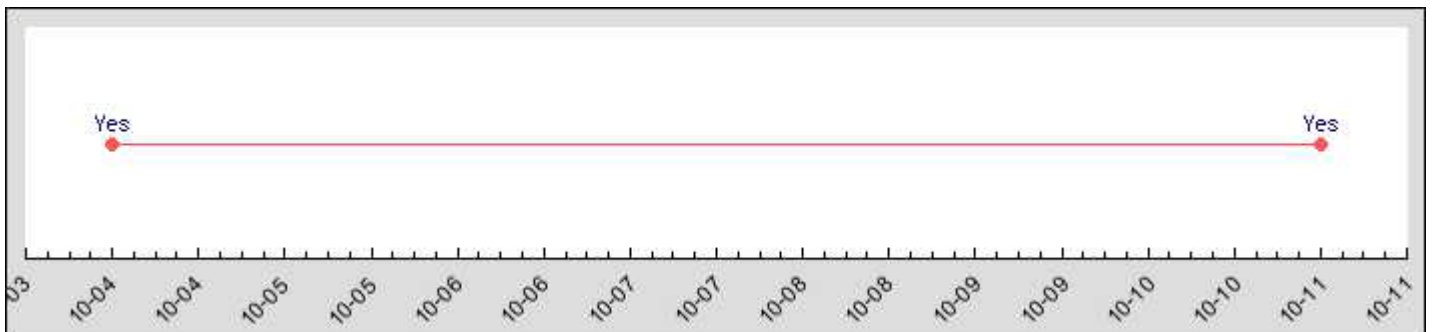

Clarkson, Kelly

Academic

Verbal Spelling Assessment

- score higher than 75% on a weekly verbal spelling test - mastery will occur when the data reaches at least 75% on a single day for 3 consecutive weeks.

	09-06-09	09-13-09	09-20-09	09-27-09	10-11-09	10-18-09			
#1	60%	50%	70%	80%	70%	90%			

Written Homework

- finish her weekly written assignment on time every week until end of quarter - mastery will occur when the data is marked as 'Yes' on a single day for 5 consecutive weeks.

	10-04-09	10-11-09							
#1	Yes	Yes							

Motor Coordination (OT)

Improve Ocular Motor Skills

- copy 10 words from board to own paper with 100% accuracy on 4/5 trials - mastery will occur when the data reaches at least 100% on a single day.
- track horizontally, vertically, and diagonally without head movement for 4/5 trials (80% of trials) - mastery will occur when the data reaches at least 80% on a single day.