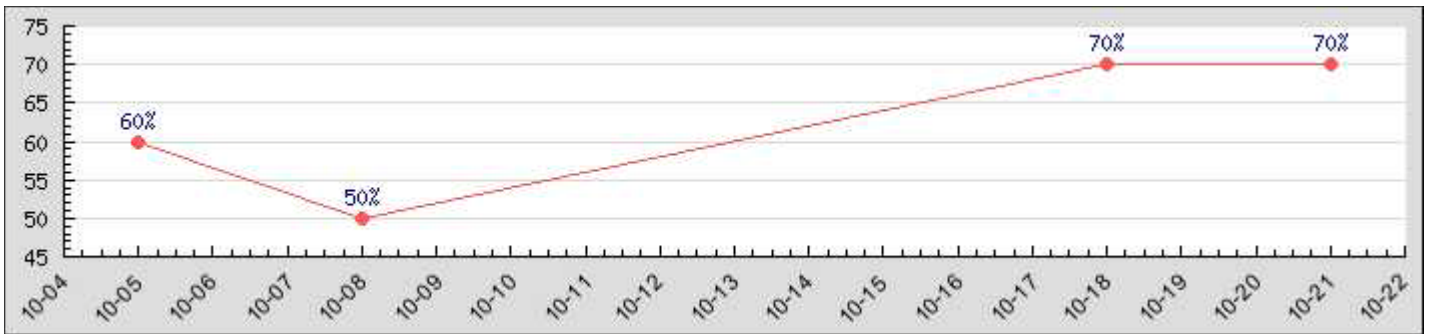

	08-09-09	09-07-09	10-04-09	11-03-09					
#1	44Wds	61Wds							
#2			65Wds	73Wds					

Cook, David

Motor Coordination (OT)

Improve Ocular Motor Skills

- copy 10 words from board to own paper with 100% accuracy on 4/5 trials - mastery will occur when the data reaches at least 100% on a single day.
- track horizontally, vertically, and diagonally without head movement for 4/5 trials (80% of trials) - mastery will occur when the data reaches at least 80% on a single day.

	10-05-09	10-08-09	10-18-09	10-21-09					
#1	60%	50%	70%	70%					
#2									

Identify Common Objects

- identify a set of common objects with no assistance - mastery will occur when the data reaches a level of at least 'Independent' on 3 consecutive days.