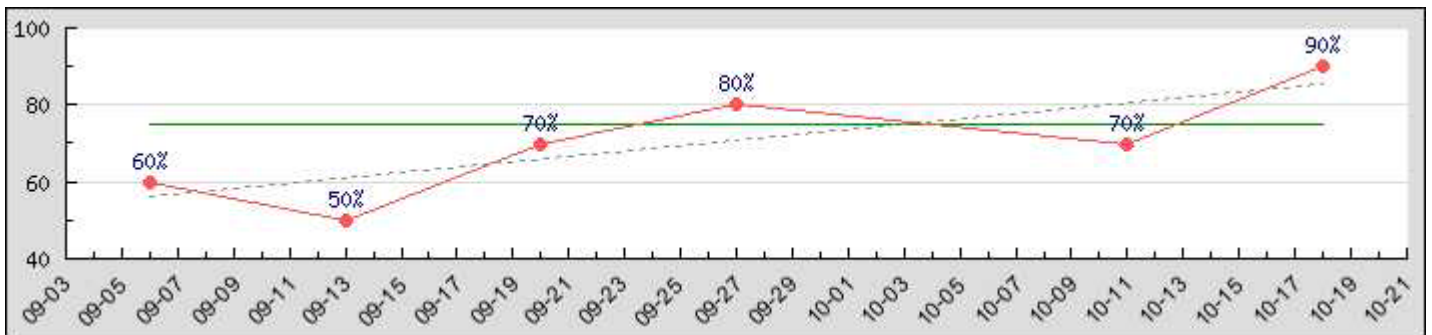

Clarkson, Kelly

Academic

Verbal Spelling Assessment

- score higher than 75% on a weekly verbal spelling test - mastery will occur when the data reaches at least 75% on a single day for 3 consecutive weeks.

	09-06-09	09-13-09	09-20-09	09-27-09	10-11-09	10-18-09			
#1	60%	50%	70%	80%	70%	90%			

Written Homework

- finish her weekly written assignment on time every week until end of quarter - mastery will occur when the data is marked as 'Yes' on a single day for 5 consecutive weeks.

	10-04-09	10-11-09							
#1	Yes	Yes							

Motor Coordination (OT)

Improve Ocular Motor Skills

- copy 10 words from board to own paper with 100% accuracy on 4/5 trials - mastery will occur when the data reaches at least 100% on a single day.
- track horizontally, vertically, and diagonally without head movement for 4/5 trials (80% of trials) - mastery will occur when the data reaches at least 80% on a single day.