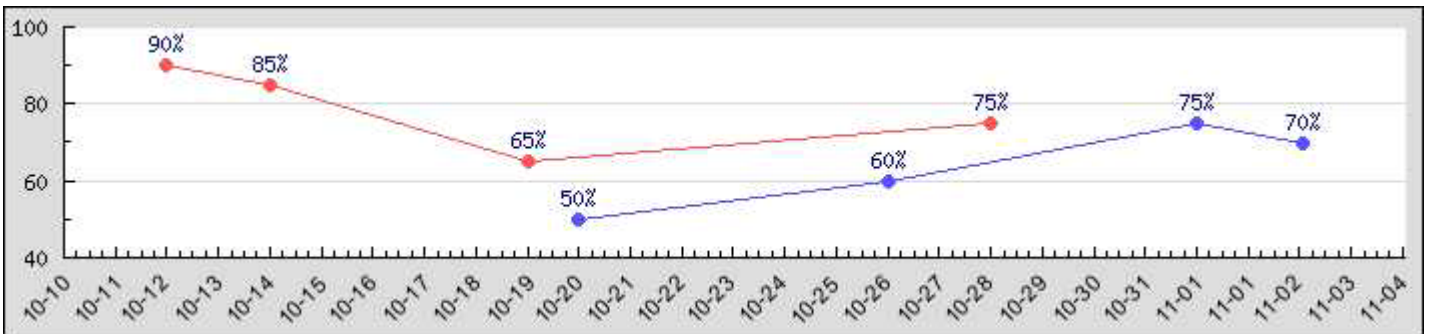

	10-04-09	10-11-09							
#1	Yes	Yes							

Motor Coordination (OT)

Improve Ocular Motor Skills

- copy 10 words from board to own paper with 100% accuracy on 4/5 trials - mastery will occur when the data reaches at least 100% on a single day.
- track horizontally, vertically, and diagonally without head movement for 4/5 trials (80% of trials) - mastery will occur when the data reaches at least 80% on a single day.

	10-12-09	10-14-09	10-19-09	10-20-09	10-26-09	10-28-09	11-01-09	11-03-09	
#1	90%	85%	65%			75%			
#2				50%	60%		75%	70%	

Reading

Quick Reading Assessment

- correctly read 50/100 words on the quick reading assessment test (within 1 minute) - mastery will occur when the data reaches at least 50Wds on a single day.
- correctly read 75/100 words on the quick reading assessment test (within 1 minute) - mastery will occur when the data reaches at least 75Wds on a single day.